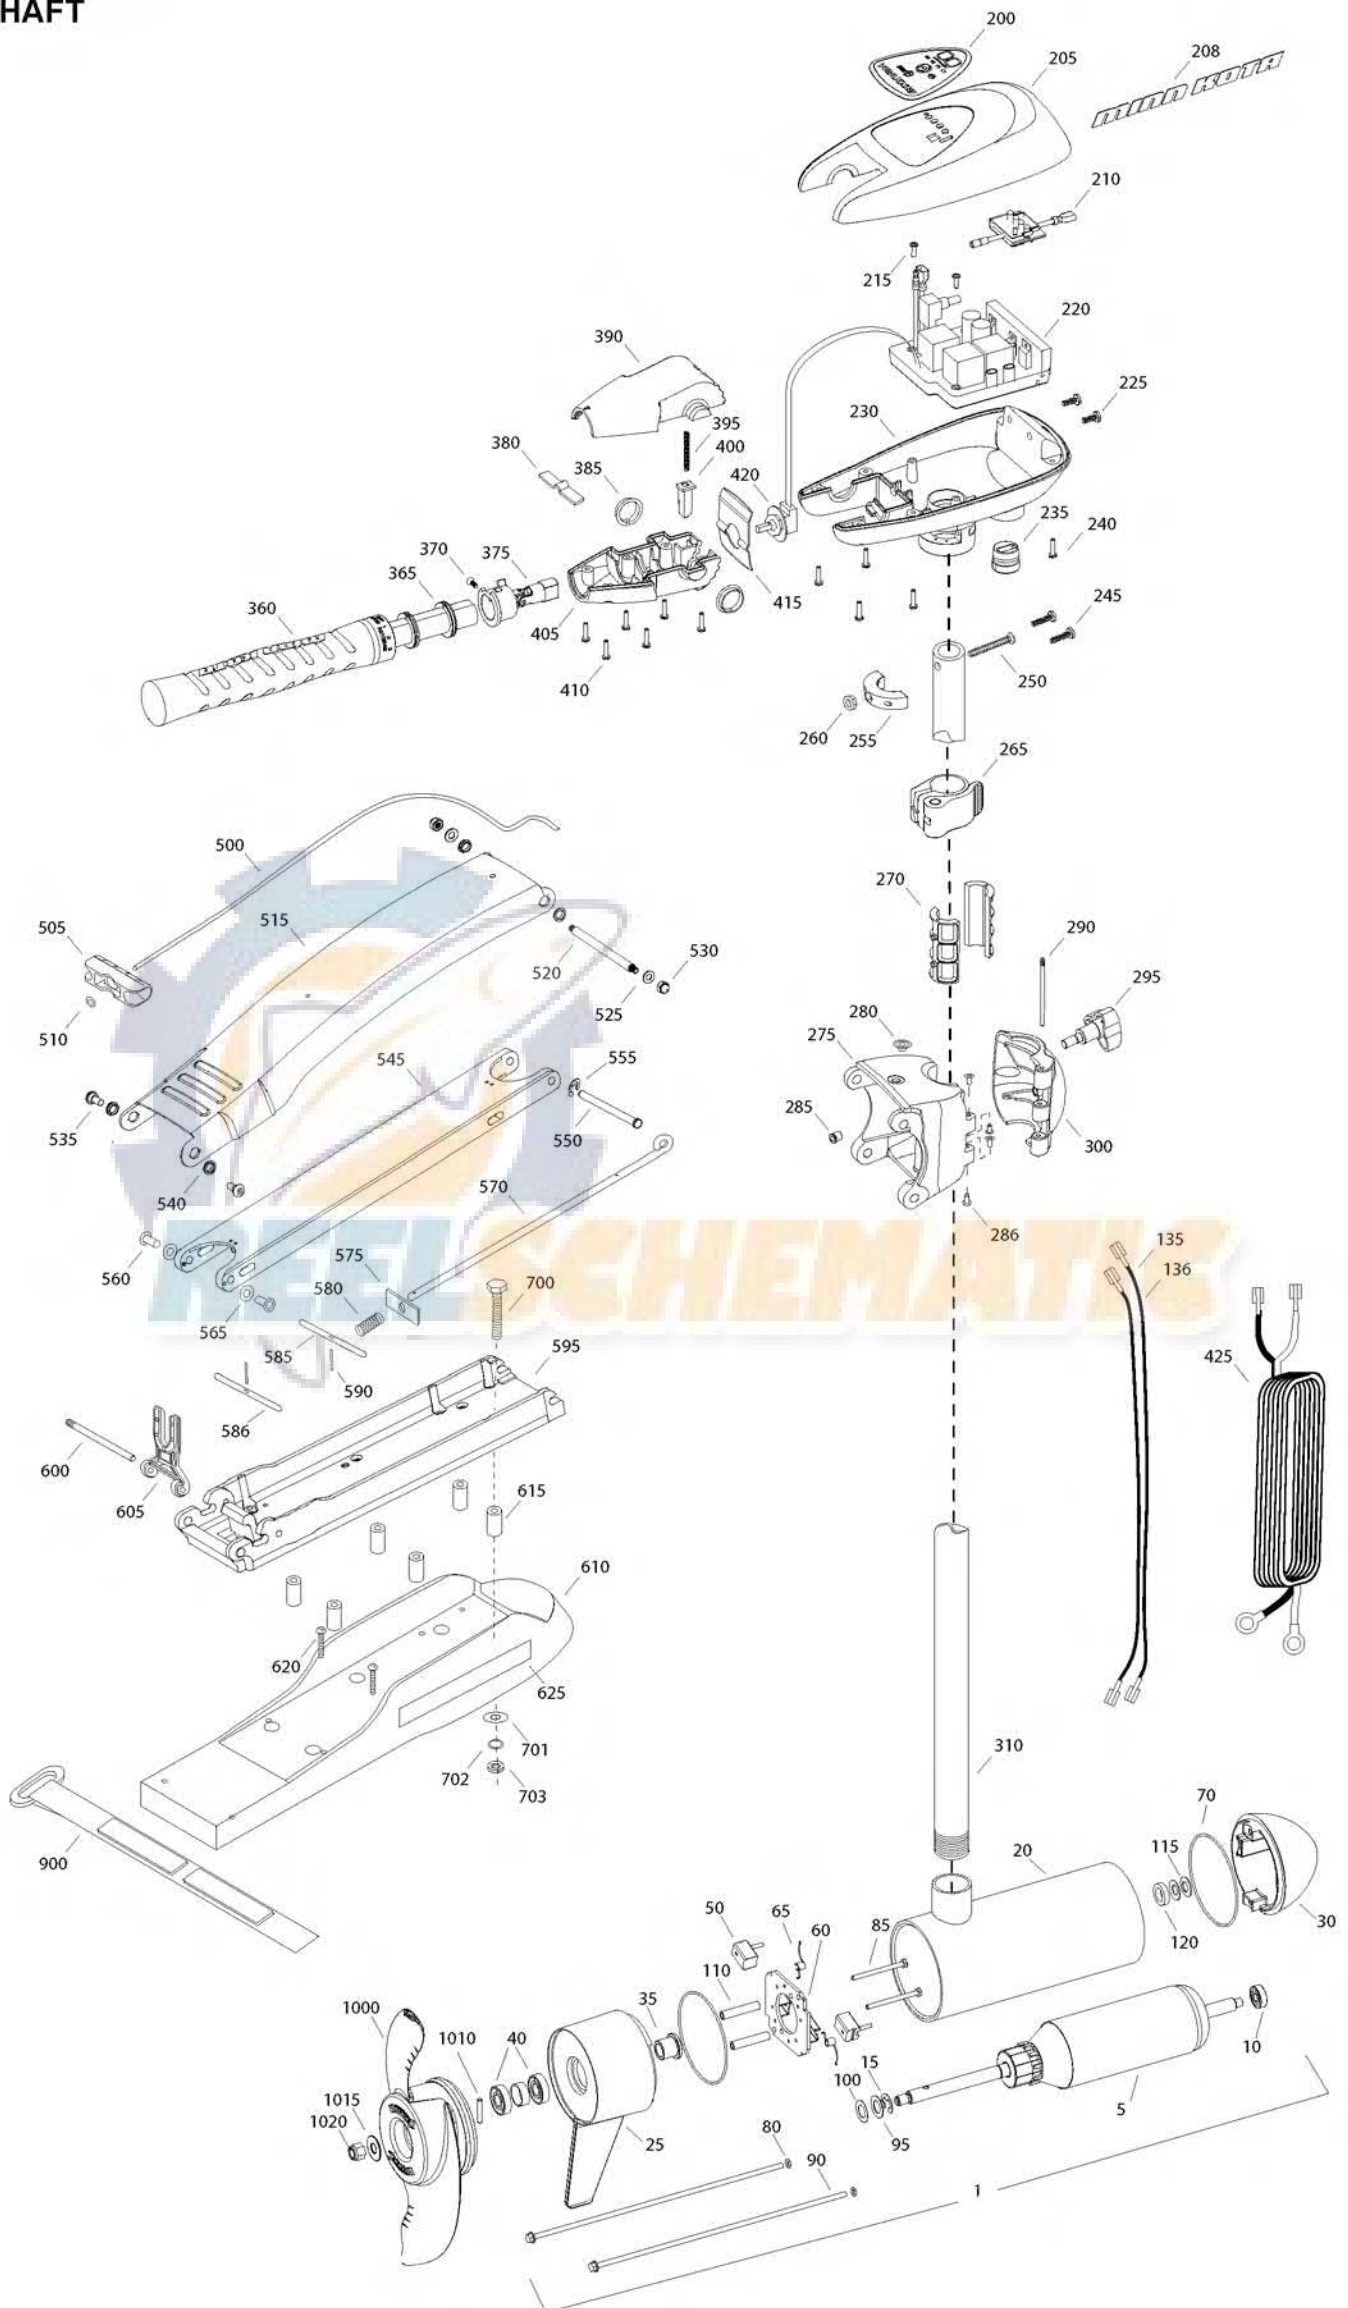

**RIPTIDE MOTORS
RT80SM/LATCH & DOOR
80 LBS THRUST
24 VOLT 56 AMPS
52" SHAFT**

for use with "K" serial numbers

2-year warranty from the date of purchase

Item	P/N	Description	Qty	Item	P/N	Description	Qty	Item	P/N	Description	Qty
1	2316228	24V Motor 52" SW	1	■	2990957	Handle assy, VARS [360-410]	1	900	2263804	Strap, hold down	1
5	2-100-214	Armature assembly	1	360	2990456	Grip/handle assy, VARS [360-375]	1				
10	140-010	Bearing	1	365	2060015	Bearing, handle	2	■	1378132	Propeller kit WW2	
15	788-040	Retaining ring	1	370	2063405	Screw, #6 PFH SS	1	■	2994876	Propeller bag assy	
20	2-200-397	Center housing assembly	1	375	2884092	Yoke / spider assy, VARS	1	1000	2331160	Propeller WW2	1
25	2-300-340	Brush end housing assembly	1	380	2302742	Spring, detent, off	1	1010	2262658	Drive pin, large	1
30	421-376	Plain end housing assembly STD	1	385	2060005	Bearing, handle pivot	2	1015	2091701	Washer, prop, large	1
35	144-017	Flange bearing	1	390	2060900	Handle pivot, top	1	1020	2198401	Nut, nylock, prop, Anode	1
40	880-025	Seal	2	395	2302745	Spring, release button	1				
50	188-094	Brush	2	400	2063700	Button, release	1				
60	9-738-004	Brush plate assembly	1	405	2060905	Handle pivot, bottom	1				
65	975-041	Brush spring	2	410	2303412	Screw, #6 x 5/8 SS	6				
70	701-043	O-ring, motor	2								
80	701-009	O-ring, thru-bolt	2	415	2062715	Spring, handle pivot	1				
85	830-027	Screw, 10-32 x 2	2	420	2061700	Washer, pot holder	1				
90	830-094	Thru-bolt	2	425	2992523	Leadwire assy	1				
95	990-051	Washer, steel	2								
100	990-052	Washer, nylatron	2	■	2991845	Mount, Bow Assy	1				
110	973-025	Spacer, brush plate	2			[500-625]					
115	992-010	Washer, Belleville	2	500	2251601	Rope	1				
120	990-045	Spacer, thrust	1	505	2150400	Pull grip	1				
135	640-018	Leadwire, black	1	510	2151700	Washer	1				
136	640-123	Leadwire, red	1	515	2264244	Arm, upper, std, sw	1				
■	2889460	Seal and O-ring Kit		520	2262604	Pin, bowguard, upper	1				
				525	2261722	Washer, 5/16", ss	2				
200	2195659	Decal, c-box cover	1	530	2223100	Nut, 5/16-18 SS	2				
205	2060296	C-box cover	1	535	2263500	Bolt, shoulder	2				
208	2325666	Decal - MinnKota	2	540	2293501	Bushing, SS	4				
210	2074081	Battery meter, 24v SW	1	545	2994351	Arm, Lower, std, sw	1				
215	3043427	Screw, #8 x 7/8 SS	2	550	2262622	Pin, clevis ss	1				
220	2184007	Control board, 24/36v	1	555	2263011	E-clip, ss	1				
225	2303434	Screw, #8-30 x 5/8 SS	2	560	2267318	Bushing, nyloner	2				
230	2062503	Control box, VARS, SW	1	565	2261708	Washer, spacer, .010 thk	as reqd				
235	2062905	Strain relief	1	570	2153603	Eyeshaft, ss	1				
240	2303412	Screw, #6 x 5/8 SS	6	575	2262703	Spring stop	1				
245	2263434	Screw, #8 x 1 SS	2	580	2152701	Spring, lock bar, ss	1				
250	2263406	Screw, #10-24 x 2 S	1	585	2233621	Lock bar, front, ss	1				
255	2061517	Collar, c-box	1	586	2233623	Lock bar, back, ss	1				
260	2333101	Nut, 10-24, nylock, SS	1	590	2152612	Spring pin, ss	2				
265	2991521	Cam lock/depth collar assy	1	595	2773983	Bowplate w/ insert, std, fw	1				
				600	2260505	Hinge pin, ss	1				
■	2991808	Hinge & door assembly [270-300]	1	605	2293811	Yoke, Max	1				
270	2151532	Hinge sleeve	2	610	2263917	Motor rest, std, fw	1				
275	2991782	Hinge base assembly	1	615	2261505	Spacer, motor rest	6				
280	2232315	Eyelet SS	1	620	2263434	Screw, #8, SS	2				
286	2236001	Bushing, nyloner	4	625	2065677	Decal, motor rest	2				
285	2264706	Insert, hinge base	1								
290	2262642	Pin, hinge door	1	■	2994830	Bag assembly	1				
295	2260902	Knob, door	1	700	2263431	Screw, 1/4-20 x 3 1/2" PPH, SS	6				
300	2261859	Hinge door	1	701	2301720	Washer, rubber mounting	6				
				702	2261713	Washer, 1/4 SS	6				
310	2032034	Tube Composite 52"	1	703	2263101	Nut, 1/4-20 Nylock, SS	6				